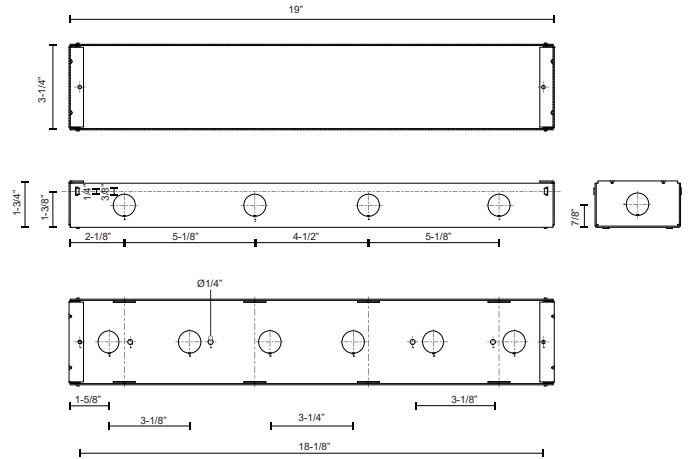

**NEWPORT
ER7120-MBOX
STEP LIGHTS**

PROJECT

DESCRIPTION

Dry location back box compatible with the ER7120 and ER9420.

SPECIFICATION DETAILS

* For custom options, consult factory for details.

Fixture Dimensions	W19" x H3-1/4" x E1-3/4"
Location	Dry
Warranty	5 Years